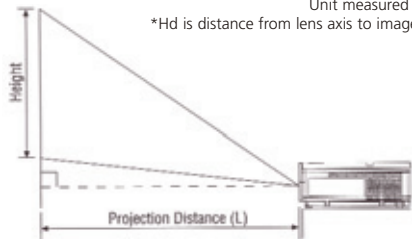

SCREEN			DISTANCE FROM SCREEN (L)		Hd*
Diagonal Size	Height	Width	Max Zoom	Min.Zoom	
40	19.6	34.8	68	56	6.6
60	29.4	52.3	103	85	9.9
80	38.2	69.7	139	114	13.8
100	49.0	87.2	174	143	16.9
150	73.5	130.7	262	216	24.7
200	98.1	174.3	349	289	32.9
250	122.8	217.9	-	362	41.2
275	134.8	238.7	-	398	45.3

Unit measured in inches

*Hd is distance from lens axis to image bottom

Unit measured in inches

DISPLAY TECHNOLOGY	0.65", 1-Chip DMD, 12 deg. LVDS, Dark Chip 2™ with DDP3020
RESOLUTION	1280 x 768 (Total 983,040 pixels), 600 Video Lines
BRIGHTNESS	2000 ANSI Lumens
CONTRAST RATIO	2500 : 1 (on/off)
ZOOM/FOCUS	Manual Focus & Zoom Lens
PROJECTION LENS	F= 2.4-2.6
THROW RATIO	1.63-1.97
OFF SET AXIS	3:1 up (No variable lens shift)
PICTURE SIZE	40-275 inches diagonal
COLOR WHEEL	5 segment (R/G/B/W/Y)
SOURCE LAMP	250W (Shut Off Time 2000 Hrs) with Low Mode (200W: Shut Off Time 4000 Hrs)
PC COMPATIBILITY	Resolution: 640 x 480 - 1280 x 768 + Compressed 1280 x 1024, WXGA available (1280 x 768, 1280 x 800), Sync on Green available
VIDEO COMPATIBILITY	NTSC/NTSC 4.43/PAL (including PAL-M, N) /SECAM/PAL-60, Component Video; 480i/p (525i/p), 576i/p (625i/p), 720p (750p 50/60Hz), 1080i (1125i 60Hz), 1080i (1125i 50Hz), SCART (RGB + 1V sync)
INPUT TERMINALS	RGB: Mini D-sub 15pin x 1, HDMI x 1 Video: RCA x 1 + S-VIDEO x 1, RCA (Y, CB, CR) x 1 Audio: N/A
OUTPUT TERMINAL	12V Trigger Out; Stereo mini jack (ø 3.5mm) x 1
COMMUNICATION TERMINAL	RS-232C (8pin) x 1 (Direct command is available), USB (Only for service)
SCANNING RATE	[H] 15 - 80 kHz, [V] 50 - 85 Hz, [Dot Clock] max 110 MHz
AUDIO SPEAKER	N/A
HEIGHT ADJUSTER	One-Push Rear leg (-1 to 7 degree variable)
HAND REMOTE UNIT	1) Projector fully control 2) Back light key, 3) Direct functions with AV memory
POWER CONSUMPTION	340W/3.5A
DIMENSION	12.2" x 3.9" x 9.6" (310 x 100 x 245 mm) (W x H x D)
WEIGHT	6.5 lbs. (2.9 kg.)
POWER REQUIREMENTS	AC 100-240V, 50/60 Hz
FAN NOISE	37 dBA (Low mode: 31 dBA, sea-level)
SUPPLIED ACCESSORIES	• AC Power cable • RGB cable • RS-232C cable • Remote Unit (incl. Battery)
OPTIONAL ACCESSORIES	• Quick Start Card • User Manual CD • Safety Manual • Light Shade Cover
WARRANTY	3-Years on Parts and Labor, 3-Year on ERA, 3-Years/10000-hours on TI-DLP™ DMD Chip, 90-Days on lamp
OUTSTANDING FEATURES	• 0.65 WXGA LVDS DarkChip2 • BrilliantColor™ Technology • 10bit signal processing ADC and Video decoder • Video Line Doubler (DDP3020:Edge Adapter Interpolation); 2:3/2:2 pull-down • 3D-Y/C • HDMI • AV Memory function • User adjustable gamma function • Screen Size select (WXGA, 720p, XGA, Cinema Scope) • Digital Lens shift (vertical) • Digital Keystone (horizontal/vertical) • 10 languages OSD • Password lock menu option