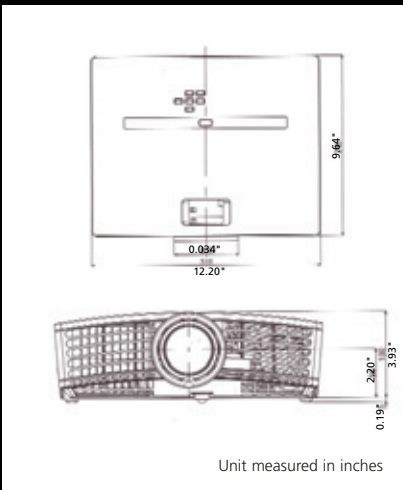

SCREEN			DISTANCE FROM SCREEN (L)		Hd*
Diagonal Size	Height	Width	Max Zoom	Min.Zoom	
40	19.6	34.8	68	56	6.6
60	29.4	52.3	103	85	9.9
80	38.2	69.7	139	114	13.8
100	49.0	87.2	174	143	16.9
150	73.5	130.7	262	216	24.7
200	98.1	174.3	349	289	32.9
250	122.8	217.9	-	362	41.2
275	134.8	238.7	-	398	45.3

Unit measured in inches

*Hd is distance from lens axis to image bottom

Unit measured in inches

DISPLAY TECHNOLOGY	0.65", 1-Chip DMD, 12 deg. LVDS, Dark Chip 2™ with DDP3020
RESOLUTION	1280 x 768 (Total 983,040 pixels), 600 Video Lines
BRIGHTNESS	2000 ANSI Lumens
CONTRAST RATIO	2500 : 1 (on/off)
ZOOM/FOCUS	Manual Focus & Zoom Lens
PROJECTION LENS	F= 2.4-2.6
THROW RATIO	1.63-1.97
OFF SET AXIS	3:1 up (No variable lens shift)
PICTURE SIZE	40-275 inches diagonal
COLOR WHEEL	5 segment (R/G/B/W/Y)
SOURCE LAMP	250W (Shut Off Time 2000 Hrs) with Low Mode (200W: Shut Off Time 4000 Hrs)
PC COMPATIBILITY	Resolution: 640 x 480 - 1280 x 768 + Compressed 1280 x 1024, WXGA available (1280 x 768, 1280 x 800), Sync on Green available
VIDEO COMPATIBILITY	NTSC/NTSC 4.43/PAL (including PAL-M, N) /SECAM/PAL-60, Component Video; 480i/p (525i/p), 576i/p (625i/p), 720p (750p 50/60Hz), 1080i (1125i 60Hz), 1080i (1125i 50Hz), SCART (RGB + 1V sync)
INPUT TERMINALS	RGB: Mini D-sub 15pin x 1, HDMI x 1 Video: RCA x 1 + S-VIDEO x 1, RCA (Y, CB, CR) x 1 Audio: N/A
OUTPUT TERMINAL	12V Trigger Out; Stereo mini jack (ø 3.5mm) x 1
COMMUNICATION TERMINAL	RS-232C (8pin) x 1 (Direct command is available), USB (Only for service)
SCANNING RATE	[H] 15 - 80 kHz, [V] 50 - 85 Hz, [Dot Clock] max 110 MHz
AUDIO SPEAKER	N/A
HEIGHT ADJUSTER	One-Push Rear leg (-1 to 7 degree variable)
HAND REMOTE UNIT	1) Projector fully control 2) Back light key, 3) Direct functions with AV memory
POWER CONSUMPTION	340W/3.5A
DIMENSION	12.2" x 3.9" x 9.6" (310 x 100 x 245 mm) (W x H x D)
WEIGHT	6.5 lbs. (2.9 kg.)
POWER REQUIREMENTS	AC 100-240V, 50/60 Hz
FAN NOISE	37 dBA (Low mode: 31 dBA, sea-level)
SUPPLIED ACCESSORIES	• AC Power cable • RGB cable • RS-232C cable • Remote Unit (incl. Battery)
OPTIONAL ACCESSORIES	• Quick Start Card • User Manual CD • Safety Manual • Light Shade Cover
WARRANTY	3-Years on Parts and Labor, 3-Year on ERA, 3-Years/10000-hours on TI-DLP™ DMD Chip, 90-Days on lamp
OUTSTANDING FEATURES	• 0.65 WXGA LVDS DarkChip2 • BrilliantColor™ Technology • 10bit signal processing ADC and Video decoder • Video Line Doubler (DDP3020:Edge Adapter Interpolation); 2:3/2:2 pull-down • 3D-Y/C • HDMI • AV Memory function • User adjustable gamma function • Screen Size select (WXGA, 720p, XGA, Cinema Scope) • Digital Lens shift (vertical) • Digital Keystone (horizontal/vertical) • 10 languages OSD • Password lock menu option